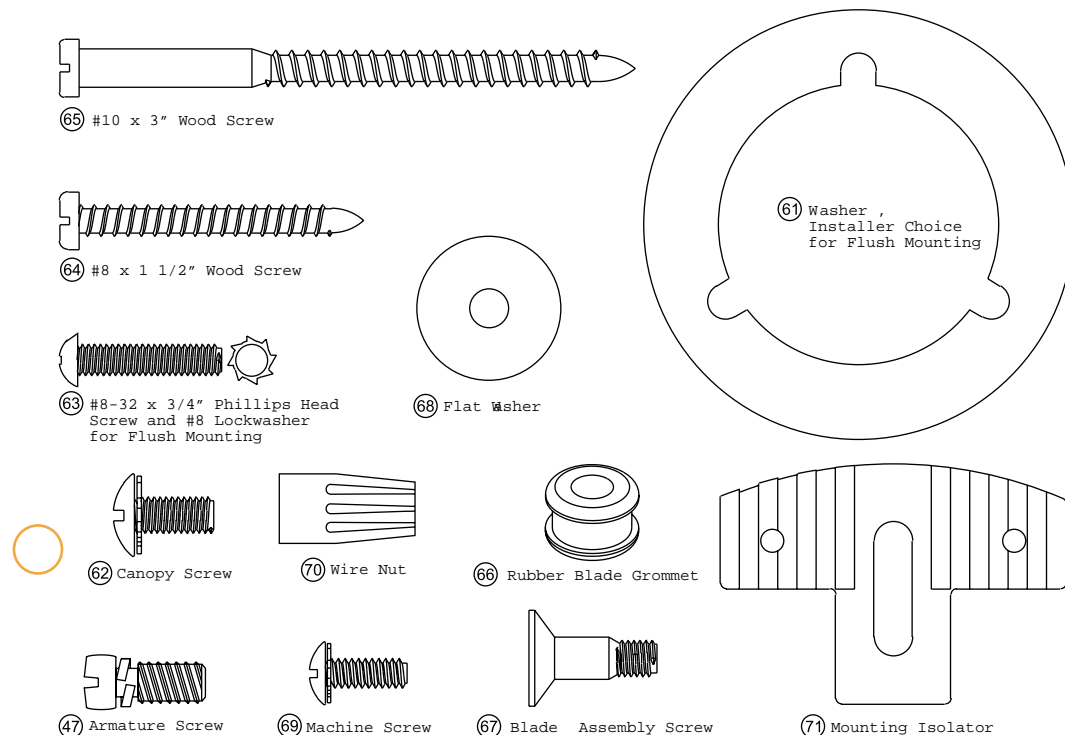

PARTS GUIDE

Using the Parts Guide below, check to make sure all parts are included in the box.
If parts are missing or damaged call 1-888-830-1326.
PLEASE DO NOT RETURN THIS PRODUCT TO THE STORE.

Before installing your fan, record the following information for your records and warranty assistance.

Fan Parts

(Not Drawn to Scale)

Hardware

(Drawn to Scale)

Model Name _____
Catalog No. _____
Serial No. _____
Date Purchased _____
Where Purchased _____

Missing / Broken Parts:
Call 1-888-830-1326

1. **Fan does not work:**
1. Reference the Trouble Shooting guide in your Instruction Manual.
  2. Call your Local Service Center.
  3. Call Technical Support at 901-248-2222.

For additional information on:
Hunter Products • Trouble Shooting
Dealer Location • Service Center Locator
Call 1-800-448-6837
www.hunterfan.com

Parts List